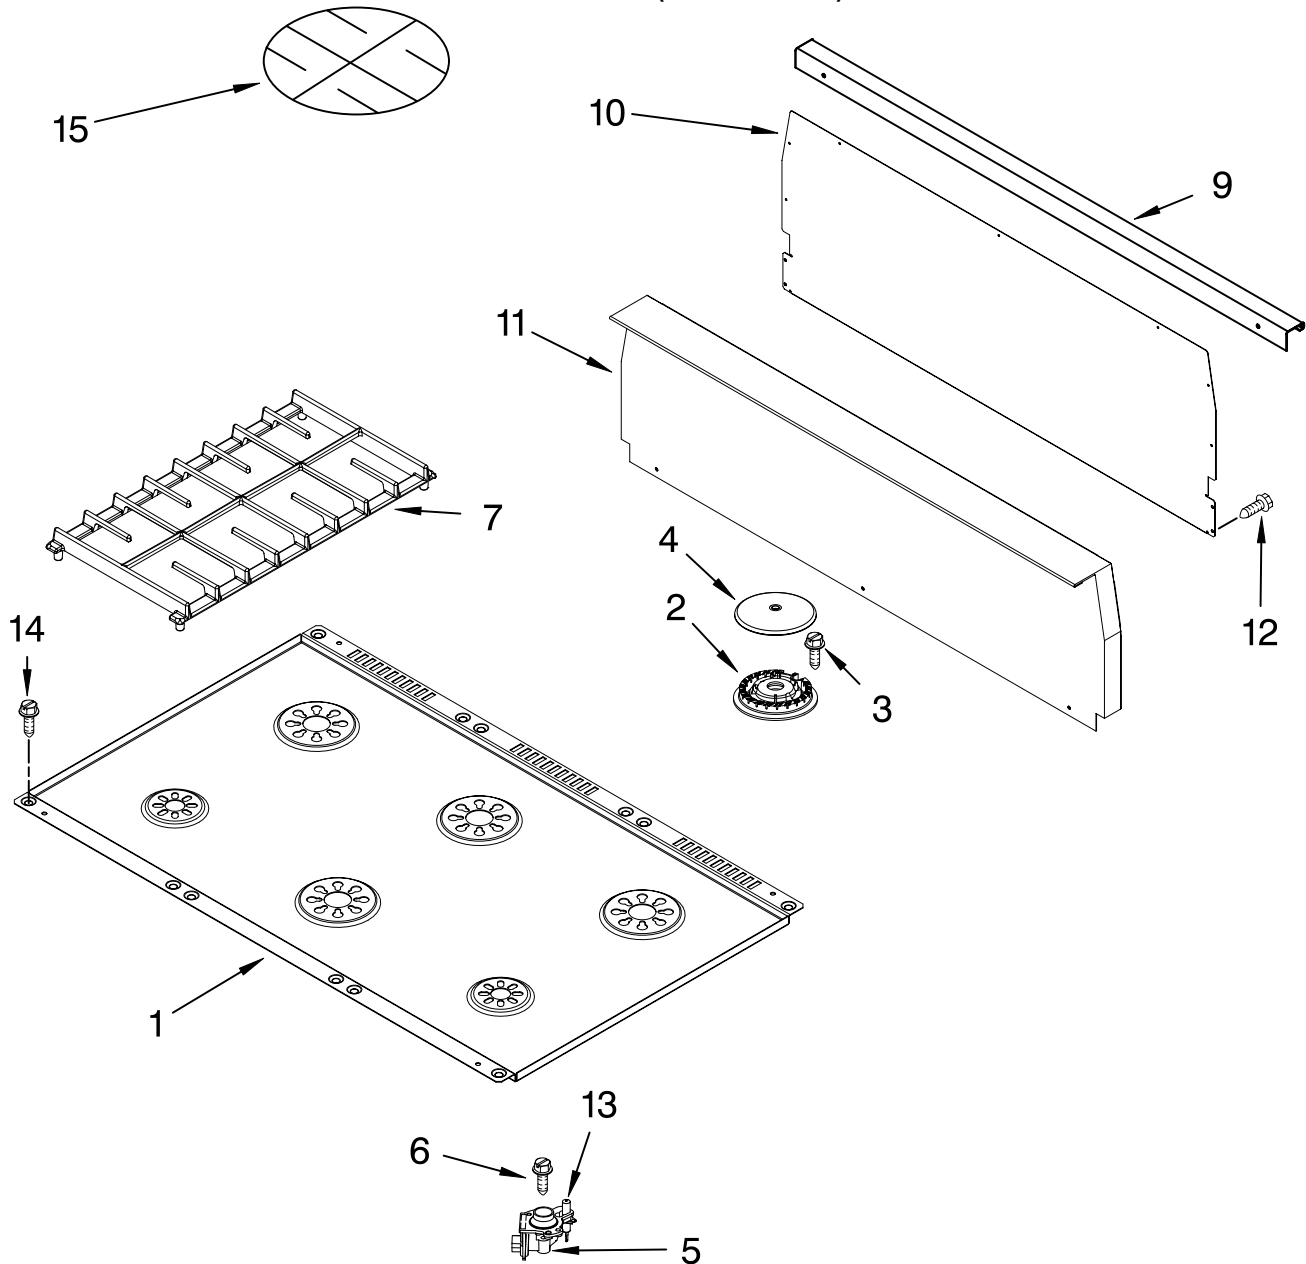

COOKTOP PARTS

For Model: KDRP767RSS01

(Stainless Steel)

Illus. No.	Part No.	DESCRIPTION
1	9760871	Cooktop
2	4455849	Burner Head
	4455979	Turbi (4)
	3368921	Auxi (6K) (2)
3	3368921	Screw, 7-18 x 3/4
4	4455243	Cap, Burner
	8284669	14k (4)
		6K (2)

Illus. No.	Part No.	DESCRIPTION
5		Orifice Holder
	4456622	Turbi (4)
	4456920	Auxi (2)
		(Incl. Orifice & Ignitor)
6	3177991	Screw, 8-18 x 1/4
7	4457331	Grate, Burner (3)

Illus. No.	Part No.	DESCRIPTION
9	4454962	Trim, Island
10	9762603	Support, Backsplash
11	9762605	Trim, Backsplash
12	3400837	Screw, 8-18 x 3/8
13	9782116	Ignitor
14	4449743	Screw
15	4455109	Plate, Simmer

FOR ORDERING INFORMATION REFER TO PARTS PRICE LIST